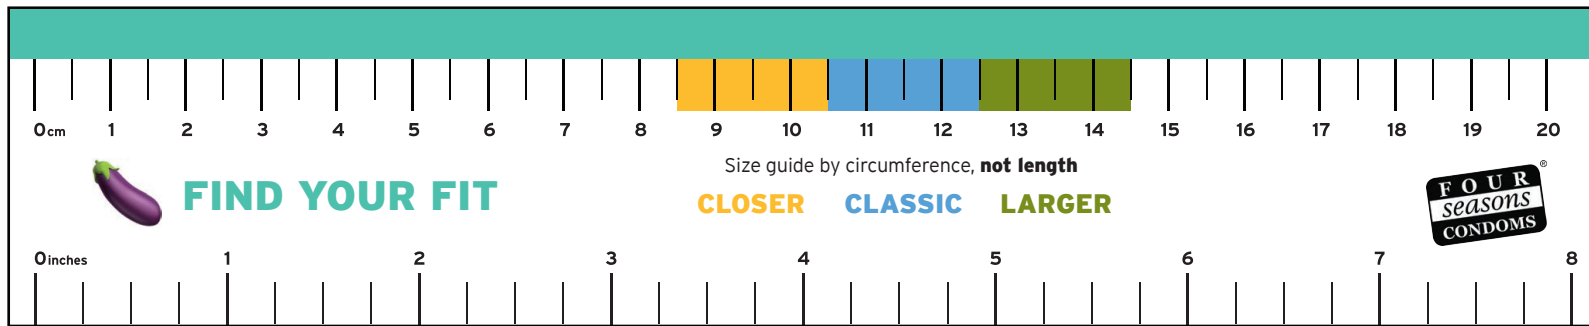

INSTRUCTIONS:

- 1 CIRCUMFERENCE AT BASE:** wrap the paper ruler around the penis as close to the scrotum as possible.
- 2 CIRCUMFERENCE BEHIND HEAD:** wrap the paper ruler around the penis just before ridge of the head of the penis.
- 3 CIRCUMFERENCE AROUND HEAD:** wrap the paper ruler around the penis at its largest part.
- 4 LENGTH OF ERECT PENIS:** place the paper ruler on top of the erect penis and (top) measure from stomach end to tip of penis.

To use the ruler, print then cut around the line.

NAKED Condom Sizes

CLOSER

RIBBED

CLASSIC

Also
SHIVER & ALLSORTS

BLACK

LARGER

Measured as condom nominal width (diameter)